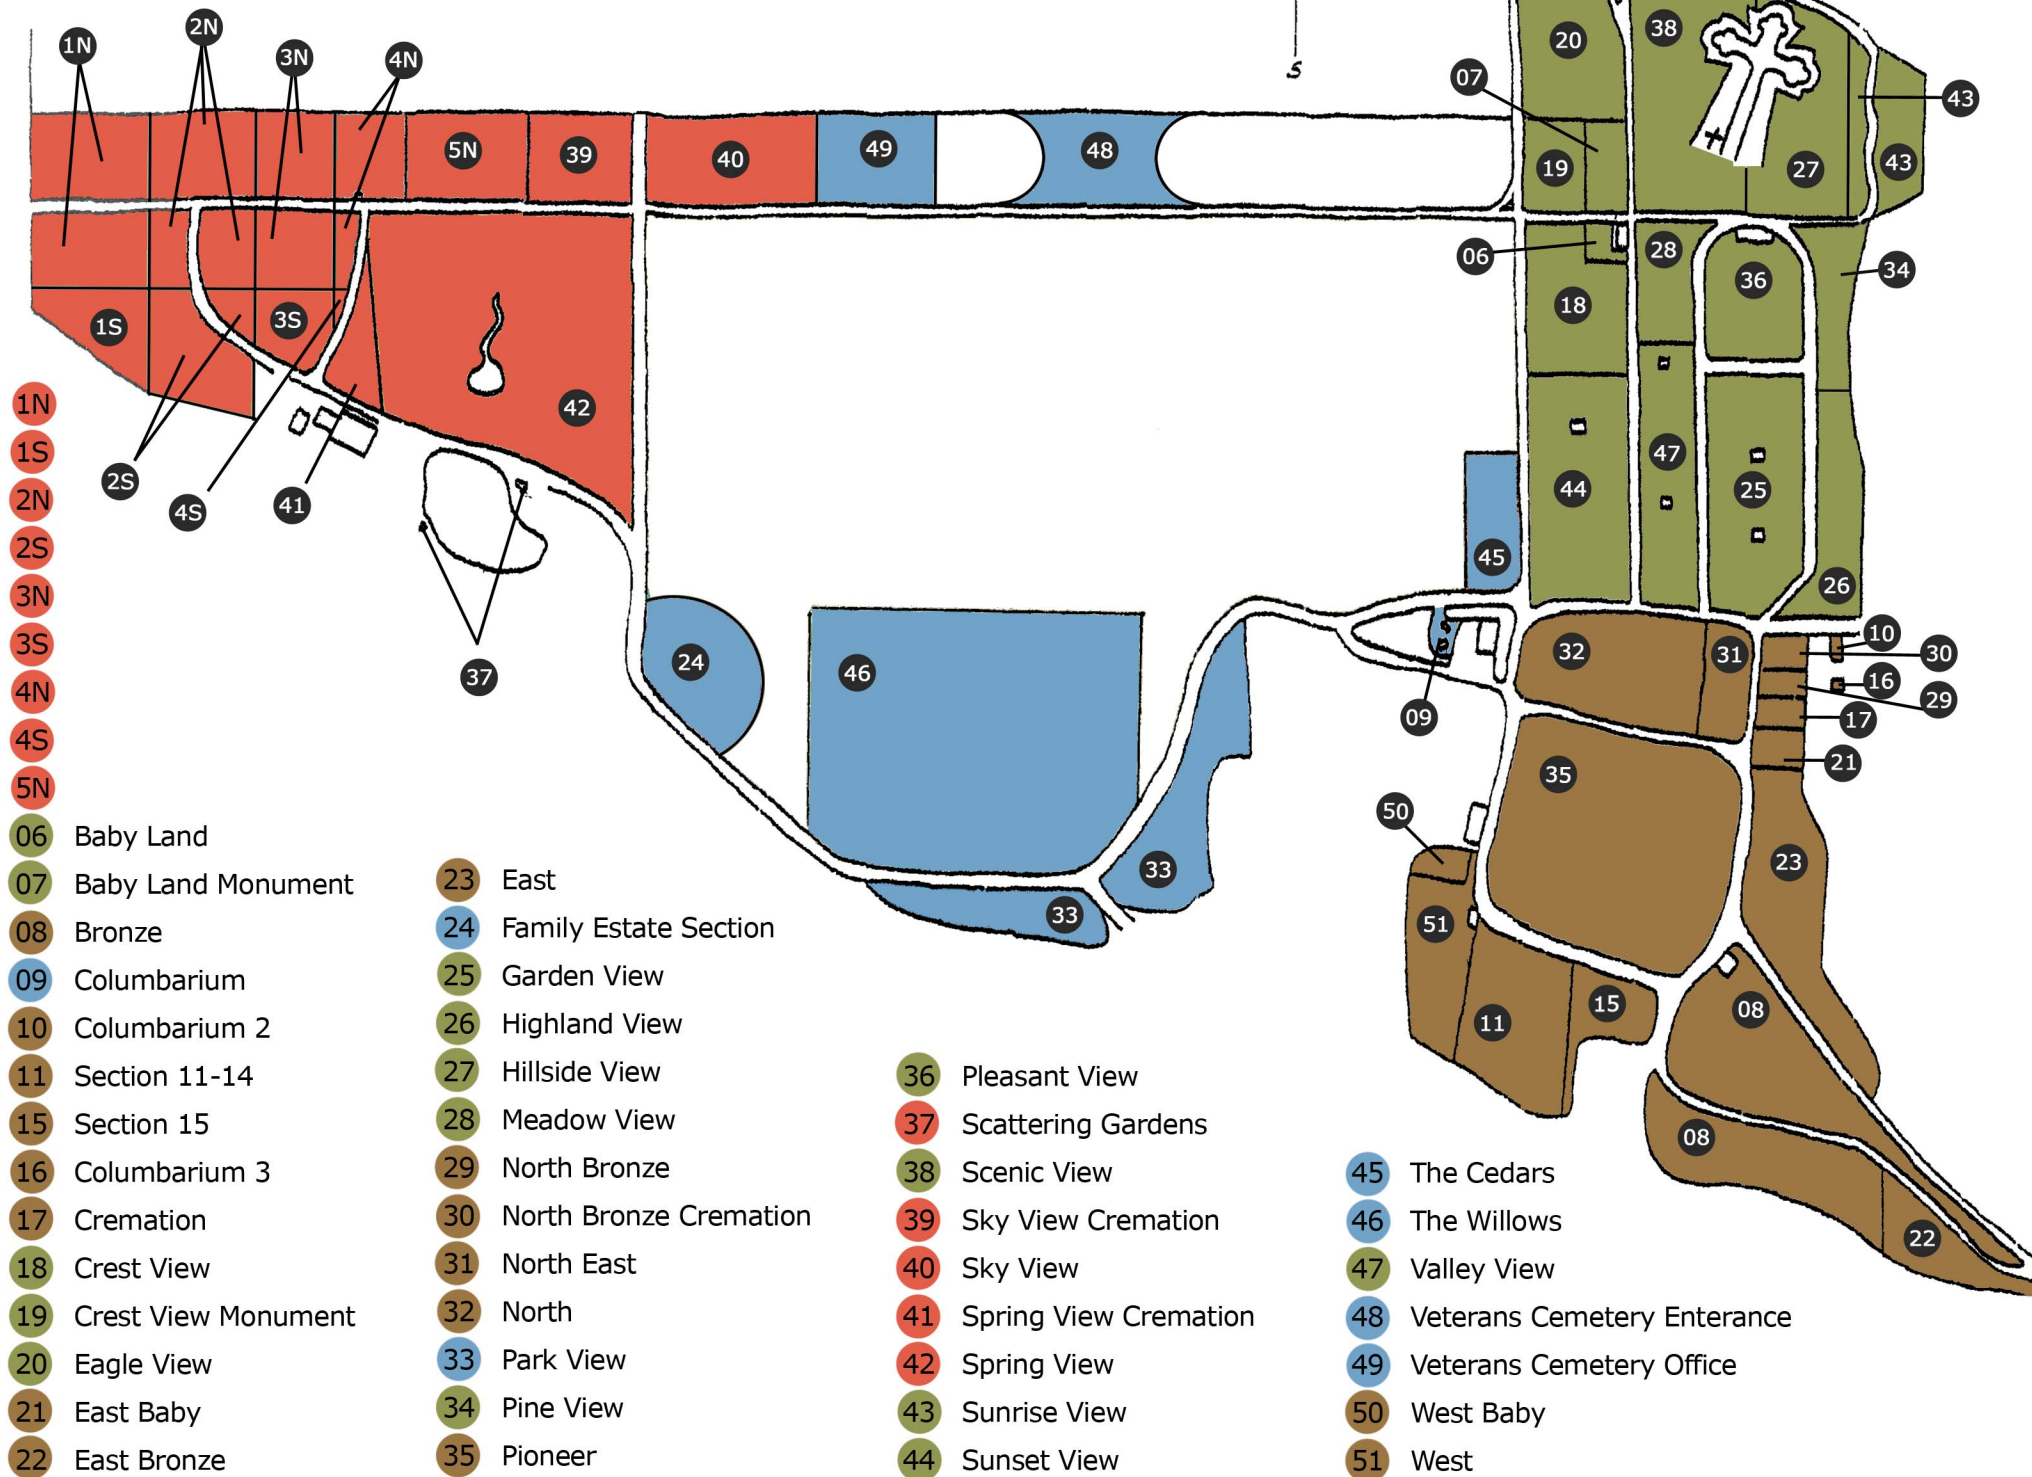

DRY CREEK CEMETERY

- 1N
- 1S
- 2N
- 2S
- 3N
- 3S
- 4N
- 4S
- 5N

- 06 Baby Land
- 07 Baby Land Monument
- 08 Bronze
- 09 Columbarium
- 10 Columbarium 2
- 11 Section 11-14
- 15 Section 15
- 16 Columbarium 3
- 17 Cremation
- 18 Crest View
- 19 Crest View Monument
- 20 Eagle View
- 21 East Baby
- 22 East Bronze
- 23 East
- 24 Family Estate Section
- 25 Garden View
- 26 Highland View
- 27 Hillside View
- 28 Meadow View
- 29 North Bronze
- 30 North Bronze Cremation
- 31 North East
- 32 North
- 33 Park View
- 34 Pine View
- 35 Pioneer

- 36 Pleasant View
- 37 Scattering Gardens
- 38 Scenic View
- 39 Sky View Cremation
- 40 Sky View
- 41 Spring View Cremation
- 42 Spring View
- 43 Sunrise View
- 44 Sunset View

- 45 The Cedars
- 46 The Willows
- 47 Valley View
- 48 Veterans Cemetery Entrance
- 49 Veterans Cemetery Office
- 50 West Baby
- 51 West